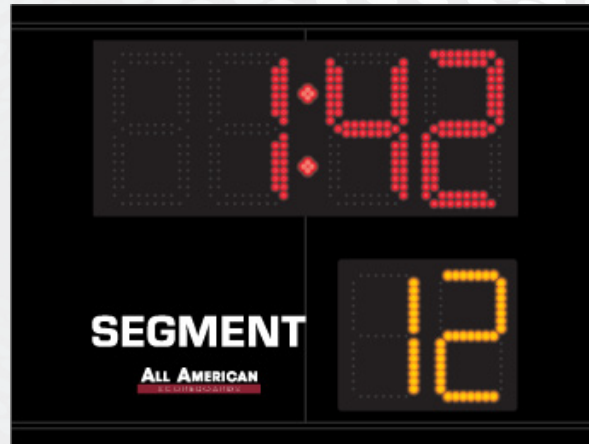

PRODUCT SPECIFICATIONS
TIMER / SEGMENT TIMER

OVERALL DIMENSION	2'9" High x 4' Wide x 5" Depth. Additional 1.5" mounting flange on top and bottom.
CONSTRUCTION	Fabricated 20 and 22 GA Powder Coated Galvanneal.
INFORMATION	Segment Time (12" Red), Segment Number (10" Amber).
CAPTIONS	SEGMENT (2.5")
HORN	Not Included. 100 dB Resonating and 110 dB external trumpet horn available, recommended to be wired at time of manufacture.
ELECTRONICS / DIGITS	100% solid state, microprocessor controlled system with locking connectors. Ultra bright, exposed Red and Amber LED digits.
SERVICING	Sign will be serviceable by removing the timer face to access components.
COMMUNICATION	Radio communication is standard using a 2.4 GHz Frequency hopping spread spectrum transceiver. Hardwire optional on scoreboard, recommended to be installed at time of manufacture.
POWER REQUIREMENTS	120VAC, 2.6 Amp. Installer to provide connection point or junction box to scoreboard. 20 Amp circuit recommended.
INSTALLATION	May be mounted to nearly any wall surface or a minimum of 2 posts/beams. Also may be installed on an All American Scoreboards Portable Cart. Number and size of beams is dependent on soil condition and IBC wind loading requirements. Hardware supplied to mount by drilling through the scoreboard flange and I-beam. Pressure and additional clamping system available. Pole/beam installations require supplied mounting bar on flange.
ESTIMATED WEIGHT	53 lbs.
WARRANTY	Five year guarantee against defects in materials and workmanship. Factory repair service for parts in warranty. Union Label. UL Certified.
ADDITIONAL OPTIONS MODEL NUMBER + ()	Protective Lens Kit (PLK+Model Number). White, Green digits available (Red and Amber is standard).
AVAILABLE CONTROL CONSOLE (SOLD SEPARATELY)	MSC9000 (Multi-sport Desktop Console) Extruded Aluminum, high impact low profile microprocessor control console. 5" high x 10.25" wide x 9" deep. Weight: 4.3 lbs. Radio (1600 ft) is standard, simultaneous hardwire option included. Internal rechargeable battery. Switch between multiple sports by removing and replacing the slip sheet.